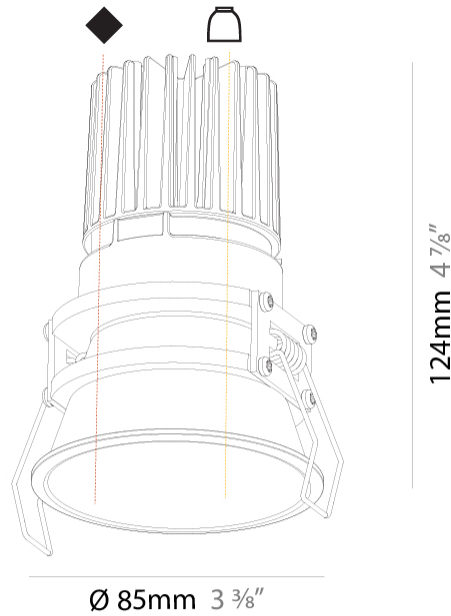

GENERAL

Series: Invader Deep
Brand: Prolicht
Division: Architectural
Mounting Type: Recessed
Mounting Location: Ceiling
Subcategory: Downlight

PHYSICAL

Shape: Round
Diameter (mm): 85
Diameter (in): 3 3/8
Height (mm): 124
Height (in): 4 7/8
Ceiling Thickness (mm): 5 - 30
Ceiling Thickness (in): 3/16 - 1 3/16
Min. Recessing Depth (mm): 140
Min. Recessing Depth (in): 5 1/2
Light Distribution: Downlight
Weight (kg): 0.335
Weight (lbs): 0.74
Fixture Finish: SSR / BKV / CWI / CRY / HAB / UFT / ITA / RUA / FTG / MYG / LOD / PUS / FRO / FUP / KIA / POP / BLS / SPG / MEY / GOH / GUM / CHC / COM / ABZ / JAG / OBR / MOS / ROR
Fixture Material: Aluminum Die Cast
Cut-out Measurements: D - 80mm / 3 1/8"

ELECTRICAL

Lamp Type: LED (Zhaga Standard)
Input Wattage (W): 14.3
Total Output Wattage (W): 13
Dimming: Tri-Mode (Non-Dimming and Phase Dimming (120Vac only) and 0-10V Dimming)
Driver Included: No
Driver Location: Recessed Housing
Driver Type: Constant Current - Universal
Housing: See components
Input Voltage (V): 120 - 277
Constant Current (MA): 350

LED

Number of LEDs: 1
Color Temperature (°K): 2700 / 3000 / 3500 / 4000
Max. Delivered Lumen (lm): 890 / 920 / 970 / 990
Nominal Lumen (lm): 1304 / 1352 / 1421 / 1450
CRI: >90 CRI
Lamp Life (hrs): 50000

OPTICAL

Reflector: 20 / 40 / 60
Adjustability: Fixed

RATINGS AND CERTIFICATIONS

Certified By: Certified for North American Standards
IP rating: IP44