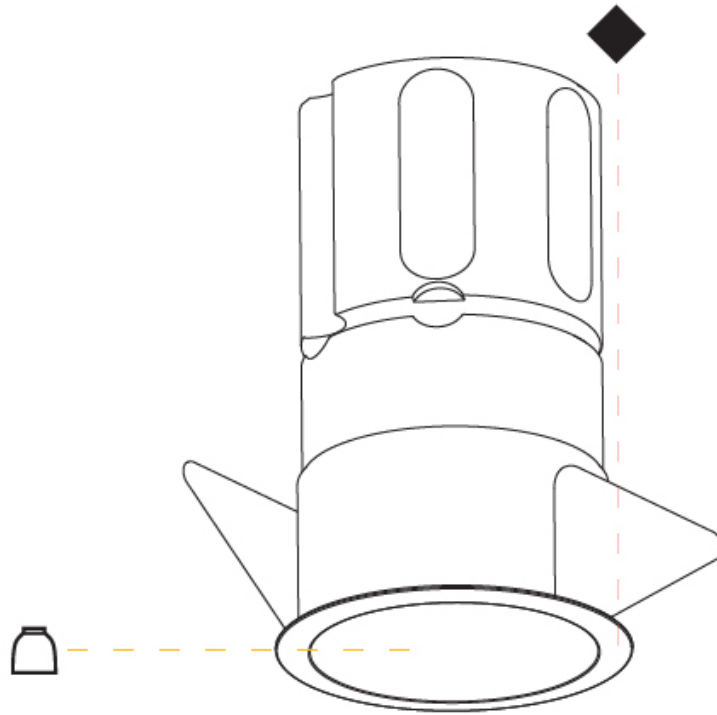

INVADER DEEP RECESSED

A37972-

PROJECT _____

TYPE _____

SPECIFIER _____

QUANTITY _____

DATE _____

A