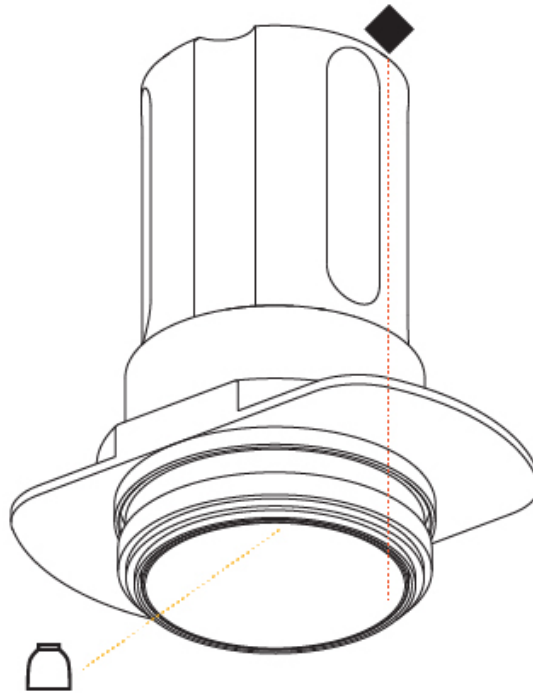

INVADER DEEP TRIMLESS

A37922-

PROJECT

TYPE

SPECIFIER

QUANTITY

DATE

A