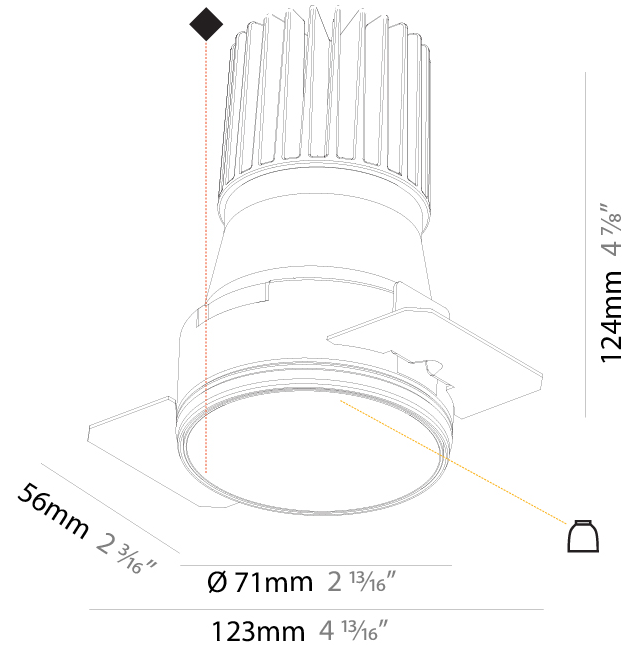

GENERAL

Series: Invader Deep
Brand: Prolicht
Division: Architectural
Mounting Type: Trimless
Mounting Location: Ceiling
Subcategory: Spots

PHYSICAL

Shape: Round
Diameter (mm): 71
Diameter (in): 2 ¹³/₁₆
Height (mm): 124
Height (in): 4 ⁷/₈
Ceiling Thickness (mm): 10 / 12.5 / 15
Ceiling Thickness (in): 3/8 or 1/2 or 9/16
Min. Recessing Depth (mm): 140
Min. Recessing Depth (in): 5 ¹/₂
Light Distribution: Downlight
Weight (kg): 0.358
Weight (lbs): 0.79
Fixture Finish: SSR / BKV / CWI / CRY / HAB / UFT / ITA / RUA / FTG / MYG / LOD / PUS / FRO / FUP / KIA / POP / BLS / SPG / MEY / GOH / GUM / CHC / COM / ABZ / JAG / OBR / MOS / ROR
Fixture Material: Aluminum
Cut-out Measurements: $\square$ 79mm / 3 1/8"
Upon Request: Unique Sizes Unique Ceiling Thickness

ELECTRICAL

Lamp Type: LED (Zhaga Standard)
Input Wattage (W): 22
Total Output Wattage (W): 20
Dimming: Tri-Mode (Non-Dimming and Phase Dimming (120Vac only) and 0-10V Dimming)
Driver Included: No
Driver Location: Recessed Housing
Driver Type: Constant Current - Universal
Driver Class: Class 2
Housing: See components
Input Voltage (V): 120 - 277
Constant Current (MA): 500

LED

Number of LEDs: 1
Color Temperature (°K): 2700 / 3000 / 3500 / 4000
Max. Delivered Lumen (lm): 1210 / 1260 / 1323 / 1350
CRI: >90 CRI
Lamp Life (hrs): 50000

OPTICAL

Reflector: 20 / 40 / 60

RATINGS AND CERTIFICATIONS

Certified By: Certified for North American Standards
IP rating: IP20