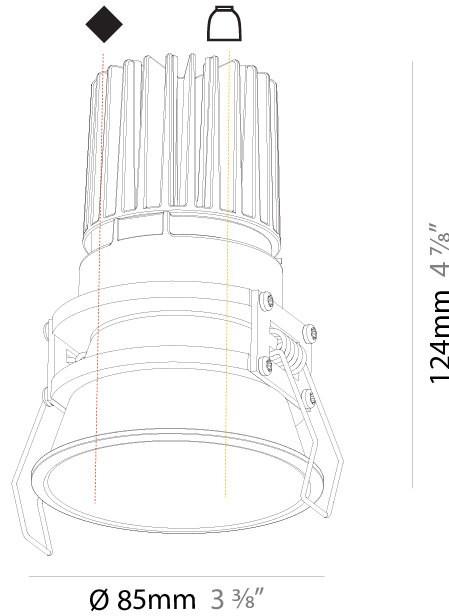

PROJECT
TYPE
SPECIFIER
QUANTITY
DATE

1. To build a product code in our configurator select the specify button on the base model # product page
2. To build a manual product code on this datasheet choose from the options listed below in blue font and add the suffix to the base model #

GENERAL

Series: Invader Deep
Brand: Prolicht
Division: Architectural
Mounting Type: Recessed
Mounting Location: Ceiling
Subcategory: Downlight

PHYSICAL

Shape: Round
Diameter (mm): 85
Diameter (in): 3 3/8
Height (mm): 124
Height (in): 4 7/8
Min. Recessing Depth (mm): 140
Min. Recessing Depth (in): 5 1/2
Light Distribution: Downlight
Weight (kg): 0.338
Weight (lbs): 0.745
Installation Requirement: Non-insulated Ceiling only
Fixture Finish: SSR / BKV / CWI / CRY / HAB / UFT / ITA / RUA / FTG / MYG / LOD / PUS / FRO / FUP / KIA / POP / BLS / SPG / MEY / GOH / GUM / CHC / COM / ABZ / JAG / OBR / MOS / ROR
Fixture Material: Aluminum Die Cast
Cut-out Measurements: D - 80mm / 3 1/8"

ELECTRICAL

Lamp Type: LED (Zhaga Standard)
Total Output Wattage (W): 15
Dimming: Dali Dimming
Driver Included: No
Driver Location: Recessed Housing
Housing: See components
Input Voltage (V): 120
Constant Current (MA): 350

LED

Number of LEDs: 1
Max. Delivered Lumen (lm): 760
Nominal Lumen (lm): 1140
CRI: >90 CRI
Lamp Life (hrs): 50000

OPTICAL

Reflector: 20 / 40 / 60
Adjustability: Fixed

RATINGS AND CERTIFICATIONS

Certified By: Certified for North American Standards
IP rating: IP44