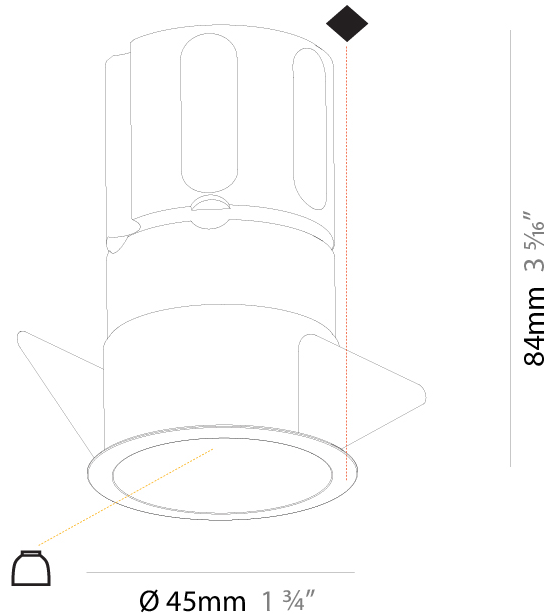

GENERAL

Series: Invader Deep
Brand: Prolicht
Division: Architectural
Mounting Type: Recessed
Mounting Location: Ceiling
Subcategory: Downlight

PHYSICAL

Shape: Round
Diameter (mm): 45
Diameter (in): 1 3/4
Height (mm): 84
Height (in): 3 5/16
Min. Recessing Depth (mm): 150
Min. Recessing Depth (in): 5 7/8
Light Distribution: Downlight
Weight (kg): 0.122
Weight (lbs): 0.27
Fixture Finish: SSR / BKV / CWI / CRY / HAB / UFT / ITA / RUA / FTG / MYG / LOD / PUS / FRO / FUP / KIA / POP / BLS / SPG / MEY / GOH / GUM / CHC / COM / ABZ / JAG / OBR / MOS / ROR
Fixture Material: Aluminum Die Cast
Cut-out Measurements: Dia: 41mm / 1 5/8"

ELECTRICAL

Lamp Type: LED (Zhaga Standard)
Input Wattage (W): 7.7
Total Output Wattage (W): 7
Dimming: Non-Dimming / Phase Dimming (120Vac only) / 0-10V Dimming
Driver Included: No
Driver Location: Remote
Driver Type: Constant Current - 120 / 277Vac
Driver Class: Class 2
Input Voltage (V): 120 - 277
Constant Current (MA): 250

LED

Number of LEDs: 1
Color Temperature (°K): 2700 / 3000 / 3500 / 4000
Max. Delivered Lumen (lm): 660 / 690 / 725 / 740
Nominal Lumen (lm): 734 / 762 / 801 / 817
CRI: >90 CRI
Lamp Life (hrs): 50000

OPTICAL

Reflector: 33 / 47 / 65

RATINGS AND CERTIFICATIONS

Certified By: Certified for North American Standards
IP rating: IP20

PROJECT
TYPE
SPECIFIER
QUANTITY
DATE