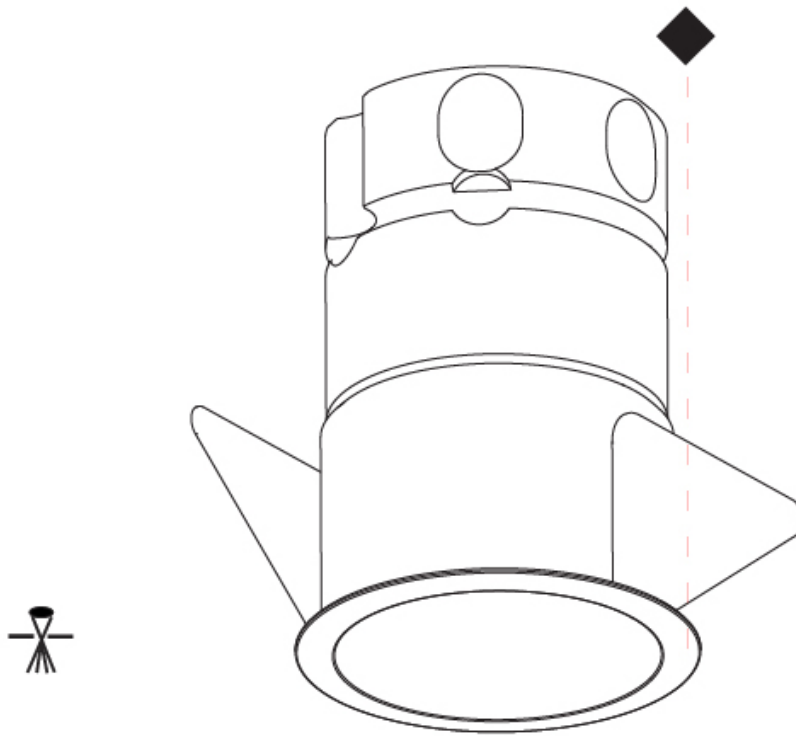

INVADER DEEP RECESSED

A37965-

PROJECT _____

TYPE _____

SPECIFIER _____

QUANTITY _____

DATE _____