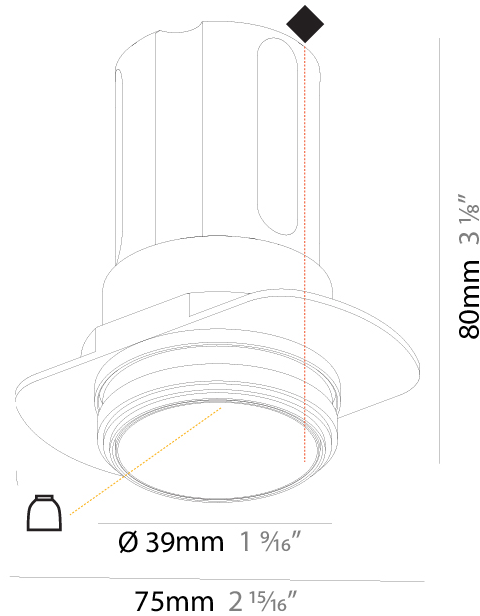

GENERAL

Series: Invader Deep
Brand: Prolicht
Division: Architectural
Mounting Type: Trimless
Mounting Location: Ceiling
Subcategory: Spots

PHYSICAL

Shape: Round
Diameter (mm): 39
Diameter (in): 1 9/16
Height (mm): 80
Height (in): 3 1/8
Ceiling Thickness (mm): 10 / 12 / 15
Ceiling Thickness (in): 3/8 or 1/2 or 9/16
Min. Recessing Depth (mm): 150
Min. Recessing Depth (in): 5 7/8
Light Distribution: Downlight
Weight (kg): 0.143
Weight (lbs): 0.31
Fixture Finish: SSR / BKV / CWI / CRY / HAB / UFT / ITA / RUA / FTG / MYG / LOD / PUS / FRO / FUP / KIA / POP / BLS / SPG / MEY / GOH / GUM / CHC / COM / ABZ / JAG / OBR / MOS / ROR
Fixture Material: Aluminum
Cut-out Measurements: Ø 45mm / 1 3/4"
Upon Request: Unique Sizes Unique Ceiling Thickness

ELECTRICAL

Lamp Type: LED (Zhaga Standard)
Input Wattage (W): 7.7
Total Output Wattage (W): 6.8
Dimming: Tri-Mode (Non-Dimming and Phase Dimming (120Vac only) and 0-10V Dimming)
Driver Included: No
Driver Location: Remote
Driver Type: Constant Current - 120 / 277Vac
Input Voltage (V): 120 - 277
Constant Current (MA): 250

LED

Number of LEDs: 1
Color Temperature (°K): 2700 / 3000 / 3500 / 4000
Max. Delivered Lumen (lm): 660 / 690 / 725 / 740
CRI: >90 CRI
Lamp Life (hrs): 50000
Upon Request: RGB-W Tunable White Special Color Temperature

OPTICAL

Reflector: 33 / 47 / 65
Upon Request: Special Beam Angles

RATINGS AND CERTIFICATIONS

Certified By: Certified for North American Standards
IP rating: IP20

150mm
5 7/8"

45mm
1 3/4"

10 | 12 1/2 | 15mm
3/8" | 1/2" | 9/16"