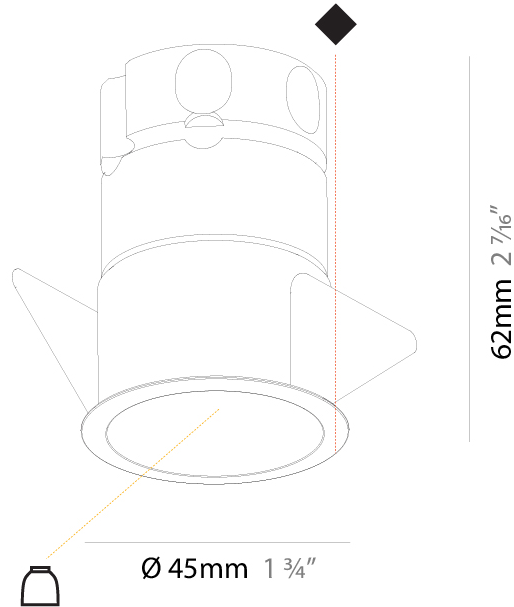

GENERAL

Series: Invader Deep
Brand: Prolicht
Division: Architectural
Mounting Type: Recessed
Mounting Location: Ceiling
Subcategory: Downlight

PHYSICAL

Shape: Round
Diameter (mm): 45
Diameter (in): 1 3/4
Height (mm): 62
Height (in): 2 7/16
Ceiling Thickness (mm): 10 / 12.5 / 15
Ceiling Thickness (in): 3/8 or 1/2 or 9/16
Min. Recessing Depth (mm): 150
Min. Recessing Depth (in): 5 7/8
Light Distribution: Downlight
Weight (kg): 0.104
Weight (lbs): 0.23
Fixture Finish: SSR / BKV / CWI / CRY / HAB / UFT / ITA / RUA / FTG / MYG / LOD / PUS / FRO / FUP / KIA / POP / BLS / SPG / MEY / GOH / GUM / CHC / COM / ABZ / JAG / OBR / MOS / ROR
Fixture Material: Aluminum Die Cast
Cut-out Measurements: 41mm / 1 5/8"

ELECTRICAL

Lamp Type: LED
Input Wattage (W): 2.3
Total Output Wattage (W): 2
Dimming: Non-Dimmable
Driver Included: No
Driver Location: Remote
Driver Type: Constant Current - 120 / 277Vac
Driver Class: Class 2
Input Voltage (V): 120 - 277
Constant Current (MA): 700
Upon Request: 0-10Vdc dimming / Phase dimming 120Vac

LED

Number of LEDs: 1
Color Temperature (°K): 2700 / 3000 / 3500 / 4000
Max. Delivered Lumen (lm): 160 / 170 / 176 / 180
Nominal Lumen (lm): 160 / 170 / 176 / 180
CRI: >90 CRI
Lamp Life (hrs): 50000

OPTICAL

Optic°: 12 / 20 / 35

RATINGS AND CERTIFICATIONS

Certified By: Certified for North American Standards
IP rating: IP20