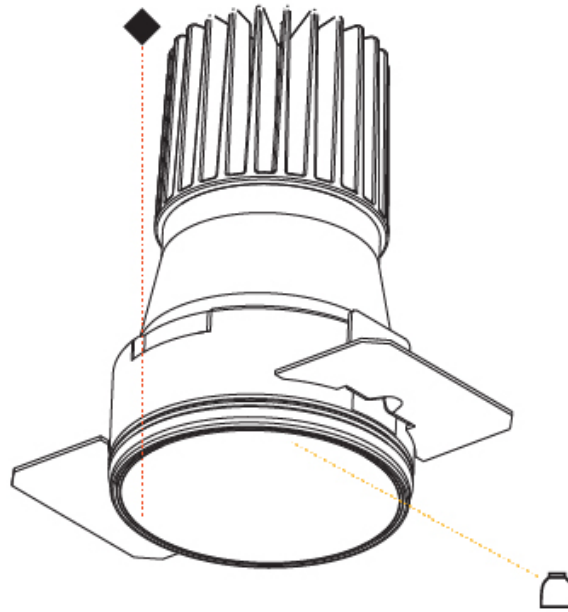

INVADER DEEP TRIMLESS

A35621-

PROJECT

TYPE

SPECIFIER

QUANTITY

DATE

A