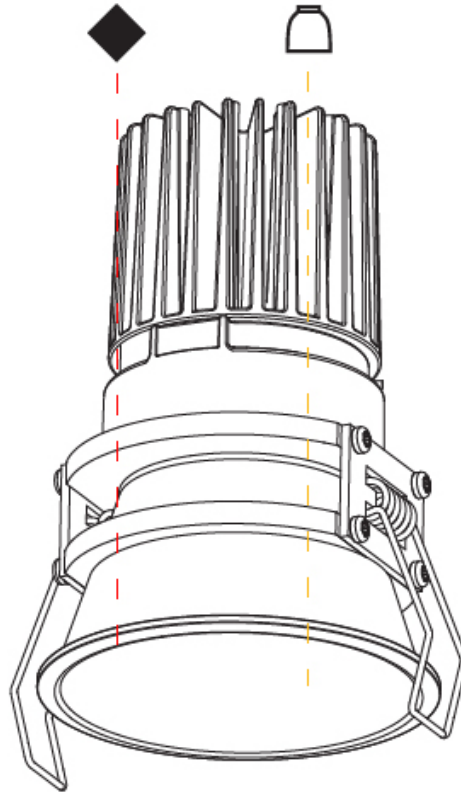

INVADER DEEP RECESSED

A35605-

PROJECT	_____
TYPE	_____
SPECIFIER	_____
QUANTITY	_____
DATE	_____