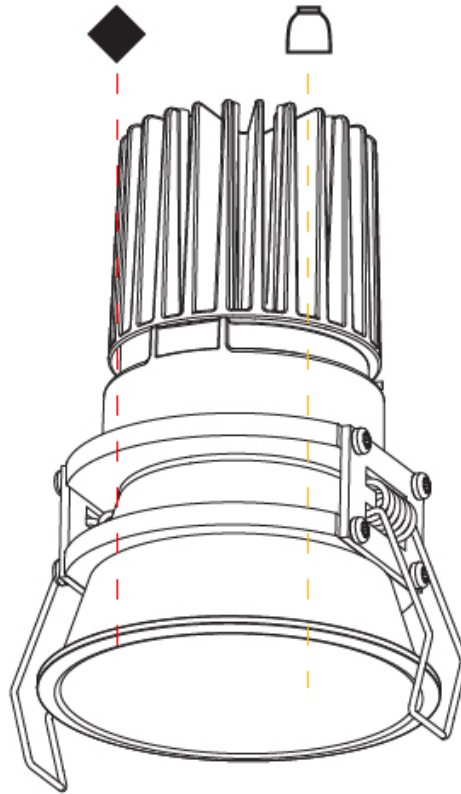

INVADER DEEP RECESSED

A35606-

PROJECT	_____
TYPE	_____
SPECIFIER	_____
QUANTITY	_____
DATE	_____

A